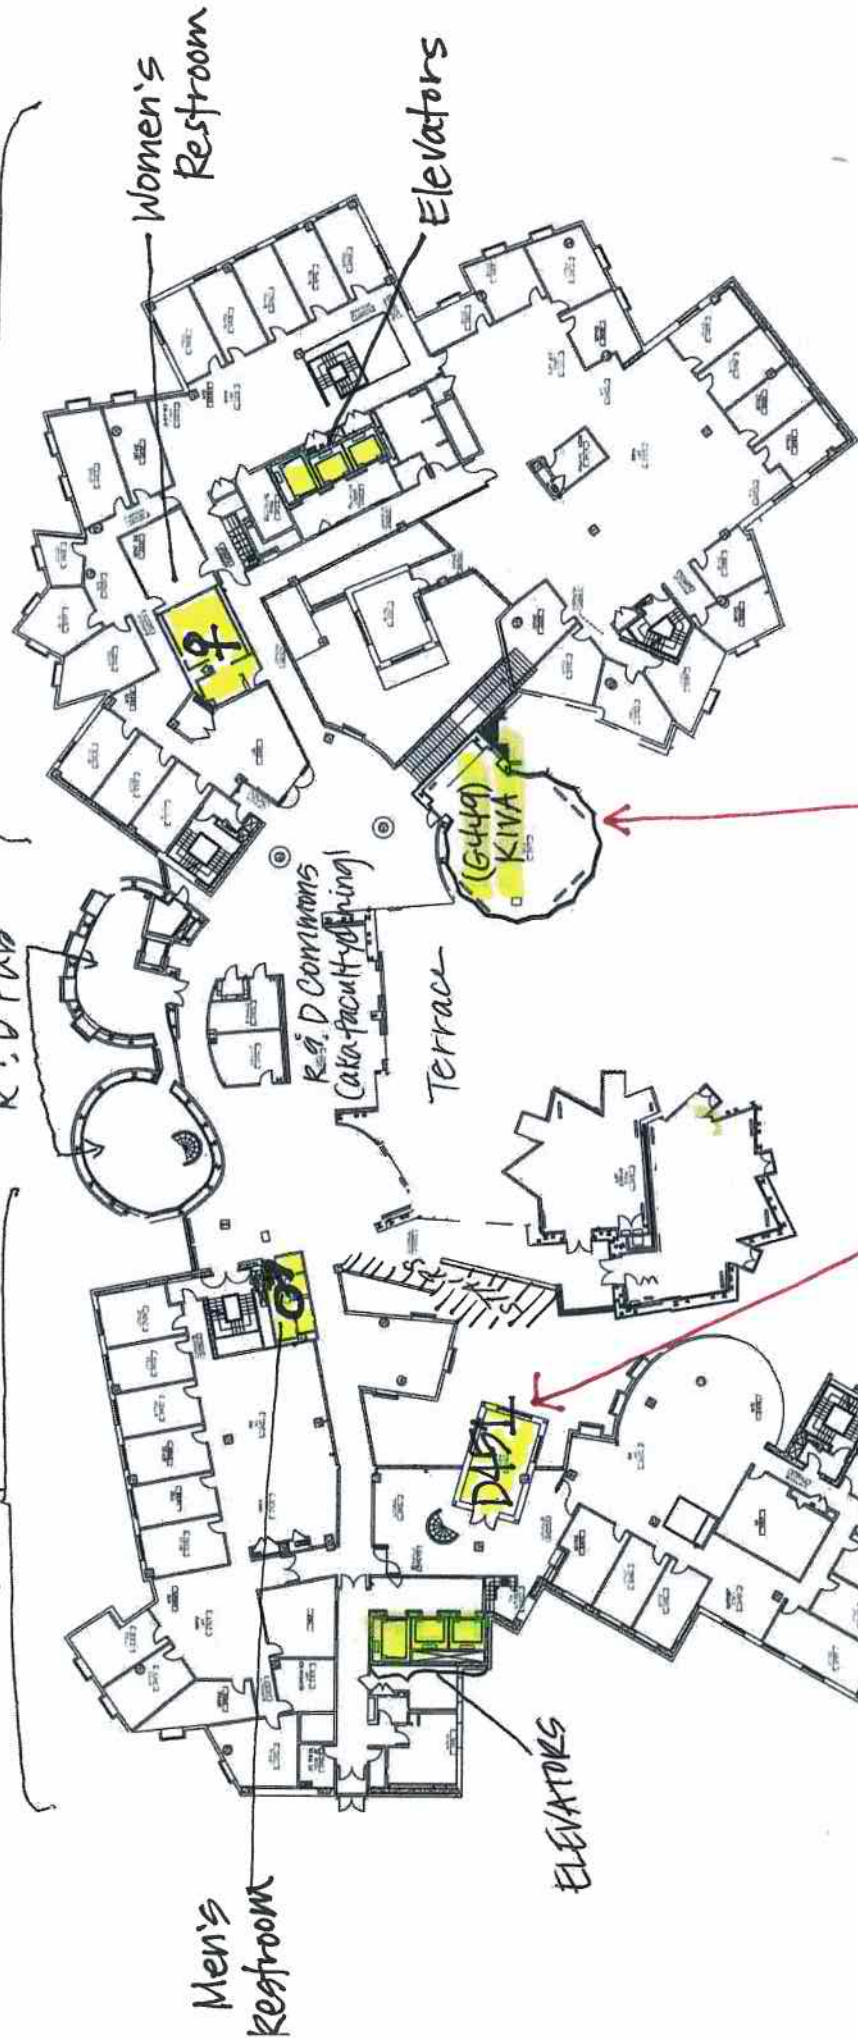

4th Floor

Gates side

Dreyfus side

Full Mtg
Fri. 11/13, 7:30am-6pm

PL Mtg
Th. 11/12, 9p-6p